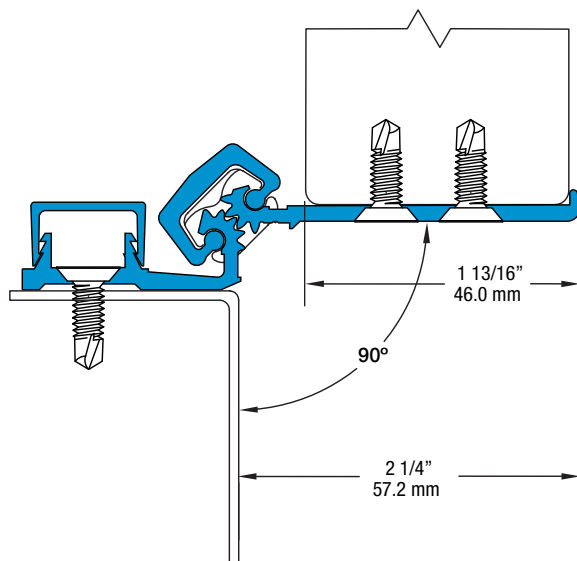

Half Mortise Geared Hinges

SL52 85" HD600

All dimensions are measured in inches and [millimeters] from the top of the door to the centerline of the holes.

SL52 Profile

33 fasteners / 33 bearings

FRAME LEAF HOLES

DOOR LEAF HOLES