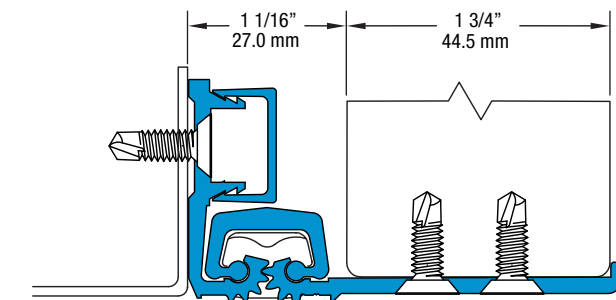

Half Mortise Geared Hinges

SL52 85" HD600

All dimensions are measured in inches and [millimeters] from the top of the door to the centerline of the holes.

SL52 Profile

33 fasteners / 33 bearings

FRAME LEAF HOLES

DOOR LEAF HOLES