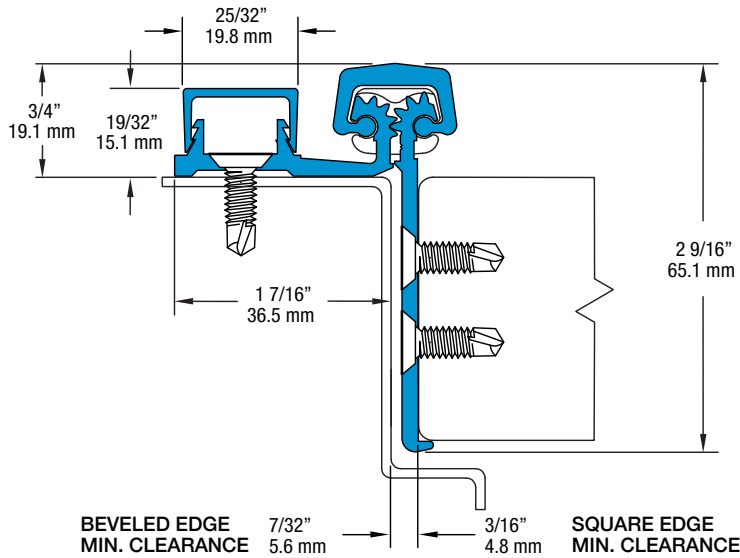

Half Mortise Geared Hinges

SL52 85" HD600

All dimensions are measured in inches and [millimeters] from the top of the door to the centerline of the holes.

SL52 Profile

33 fasteners / 33 bearings

FRAME LEAF HOLES

DOOR LEAF HOLES