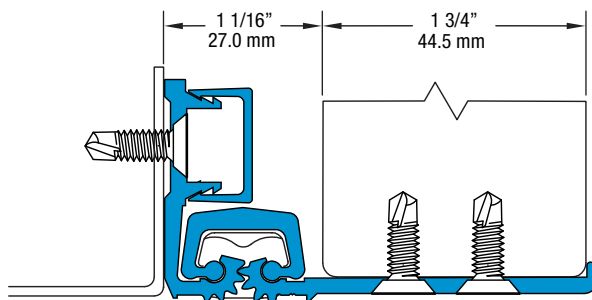

Half Mortise Geared Hinges

SL52 83" HD

All dimensions are measured in inches and [millimeters] from the top of the door to the centerline of the holes.

SL52 Profile

33 fasteners / 32 bearings

FRAME LEAF HOLES