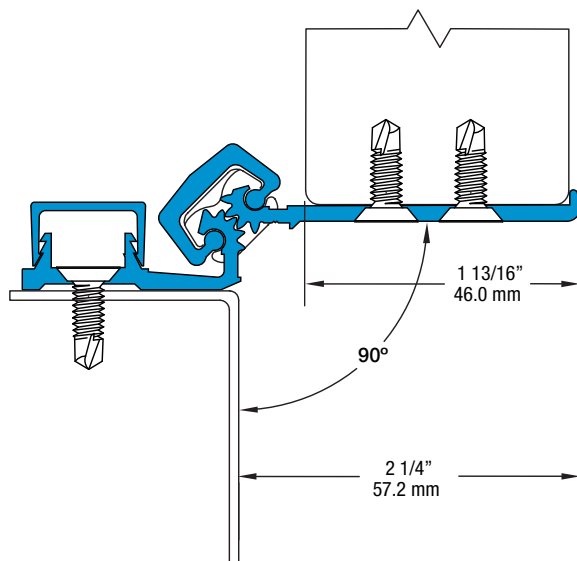

Half Mortise Geared Hinges

SL52 83" HD

All dimensions are measured in inches and [millimeters] from the top of the door to the centerline of the holes.

SL52 Profile

33 fasteners / 32 bearings

FRAME LEAF HOLES

DOOR LEAF HOLES