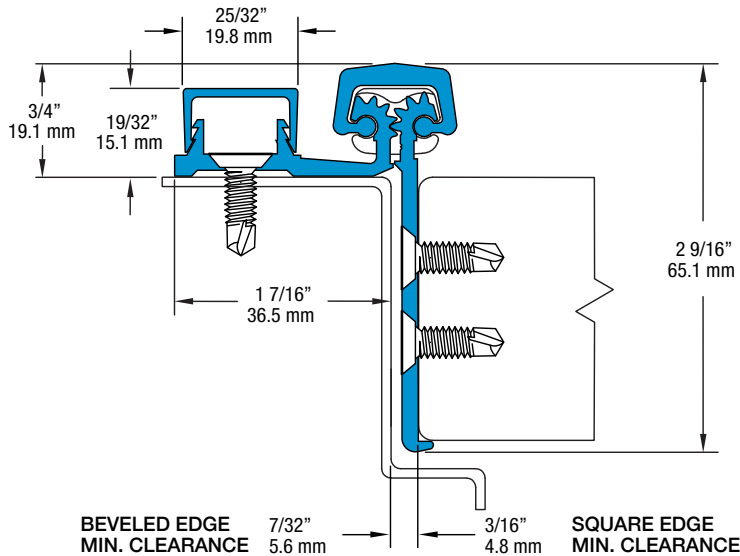

Half Mortise Geared Hinges

SL52 95" HD600

All dimensions are measured in inches and [millimeters] from the top of the door to the centerline of the holes.

SL52 Profile

36 fasteners / 36 bearings

FRAME LEAF HOLES

DOOR LEAF HOLES