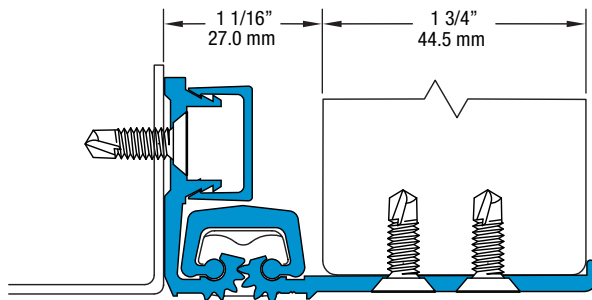

Half Mortise Geared Hinges

SL52 95" HD600

All dimensions are measured in inches and [millimeters] from the top of the door to the centerline of the holes.

SL52 Profile

36 fasteners / 36 bearings

FRAME LEAF HOLES