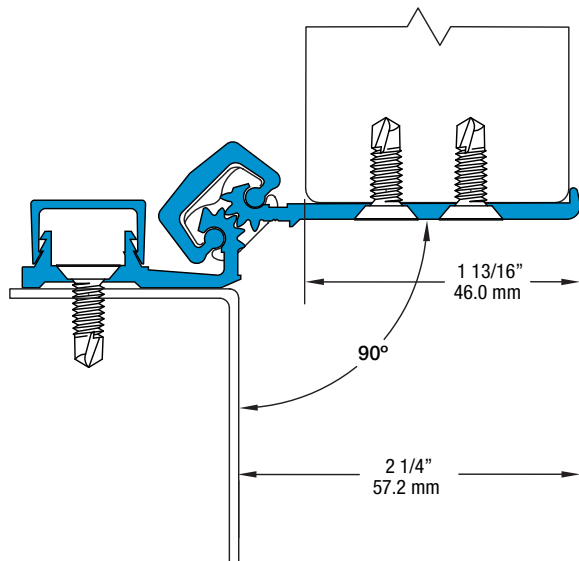

Half Mortise Geared Hinges

SL52 95" HD600

All dimensions are measured in inches and [millimeters] from the top of the door to the centerline of the holes.

SL52 Profile

36 fasteners / 36 bearings

FRAME LEAF HOLES

DOOR LEAF HOLES