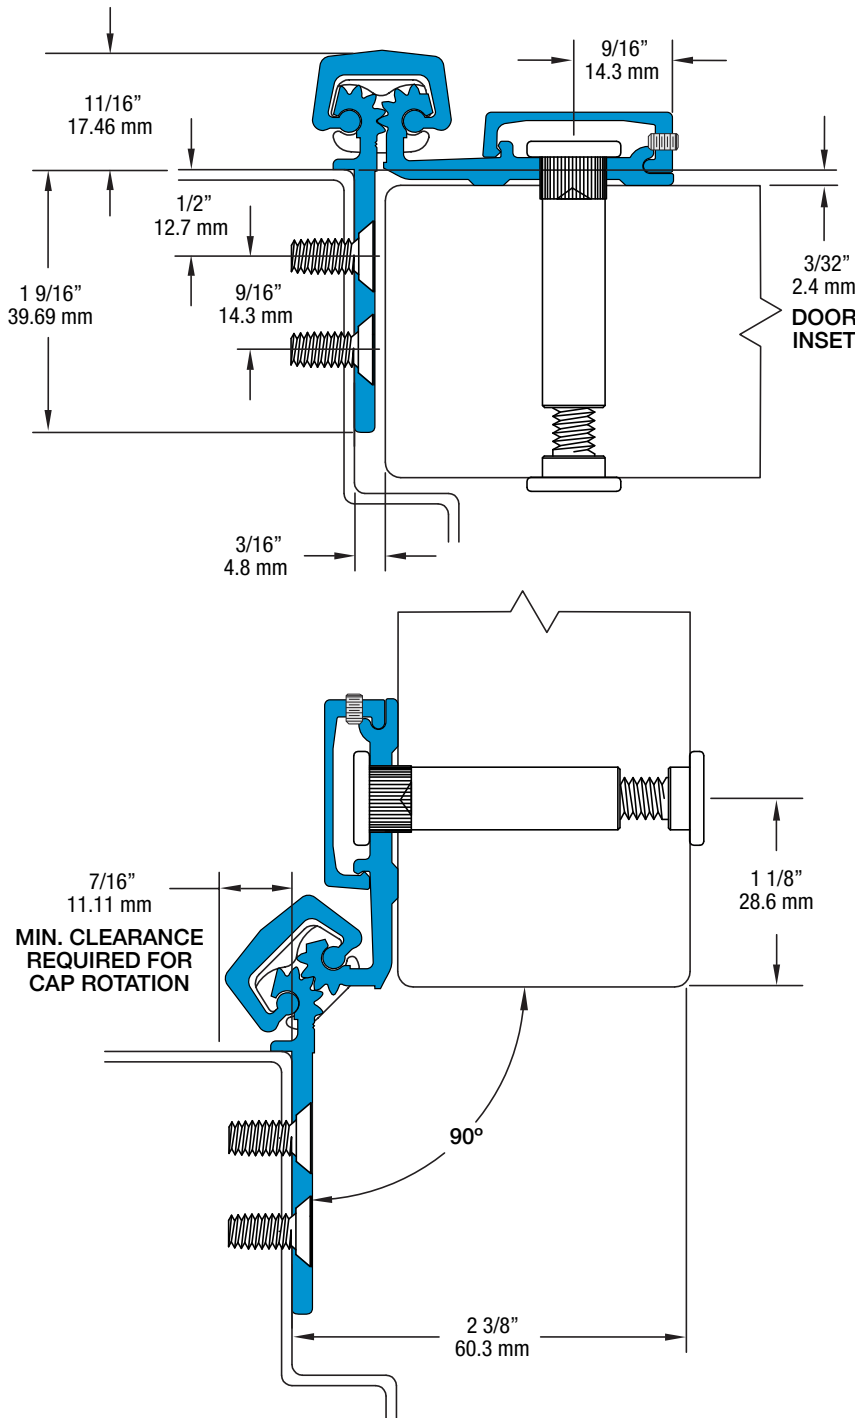

Half Surface Geared Hinges

SL53 120" HD

All dimensions are measured in inches and [millimeters] from the top of the door to the centerline of the holes.

Dimensions shown inside boxes are locator screw mounting holes.

SL53 Profile

37 fasteners / 47 bearings

FRAME LEAF HOLES DOOR LEAF HOLES

FRAME LEAF HOLES	DOOR LEAF HOLES
1 1/2 [38.1]	0 [.0]
3 1/2 [88.9]	1 1/2 [38.1]
5 1/2 [139.7]	3 [76.2]
10 [254.0]	7 1/2 [190.5]
20 [508.0]	17 1/2 [444.5]
30 [762.0]	22 1/2 [571.5]
40 [1016.0]	27 1/2 [698.5]
50 [1270.0]	37 1/2 [952.5]
60 [1524.0]	47 1/2 [1206.5]
70 [1778.0]	57 1/2 [1460.5]
80 [2032.0]	62 1/2 [1587.5]
90 [2286.0]	72 1/2 [1841.5]
100 [2540.0]	82 1/2 [2095.5]
110 [2794.0]	92 1/2 [2349.5]
114 1/2 [2908.3]	97 1/2 [2476.5]
116 1/2 [2959.1]	102 1/2 [2603.5]
118 1/2 [3009.9]	112 1/2 [2857.5]
	117 [2971.8]
	118 1/2 [3009.9]
	120 [3048.0]