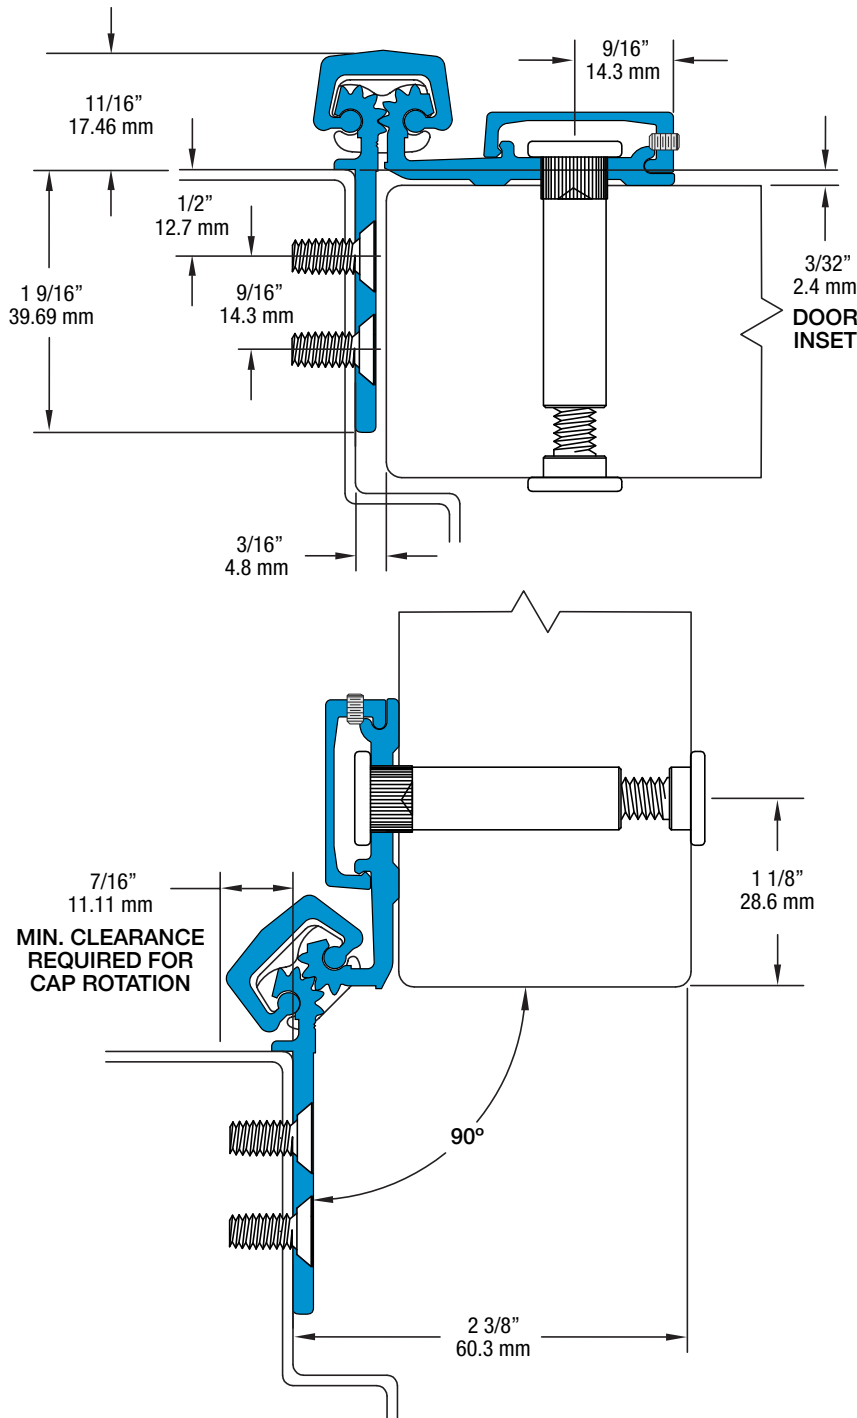

Half Surface Geared Hinges

SL53 85" HD

All dimensions are measured in inches and [millimeters] from the top of the door to the centerline of the holes.

Dimensions shown inside boxes are locator screw mounting holes.

SL53 Profile

29 fasteners / 32 bearings

FRAME LEAF HOLES DOOR LEAF HOLES

FRAME LEAF HOLES	DOOR LEAF HOLES
1 1/2 [38.1]	0 [0]
3 1/2 [88.9]	1 1/2 [38.1]
5 1/2 [139.7]	3 [76.2]
10 [254.0]	7 1/2 [190.5]
20 [508.0]	17 1/2 [444.5]
30 [762.0]	22 1/2 [571.5]
42 1/2 [1079.5]	27 1/2 [698.5]
55 [1397.0]	37 1/2 [952.5]
65 [1651.0]	47 1/2 [1206.5]
75 [1905.0]	57 1/2 [1460.5]
79 1/2 [2019.3]	62 1/2 [1587.5]
81 1/2 [2070.1]	67 1/2 [1714.5]
83 1/2 [2120.9]	77 1/2 [1968.5]
	82 [1082.8]
	83 1/2 [2120.9]
	85 [2159.0]