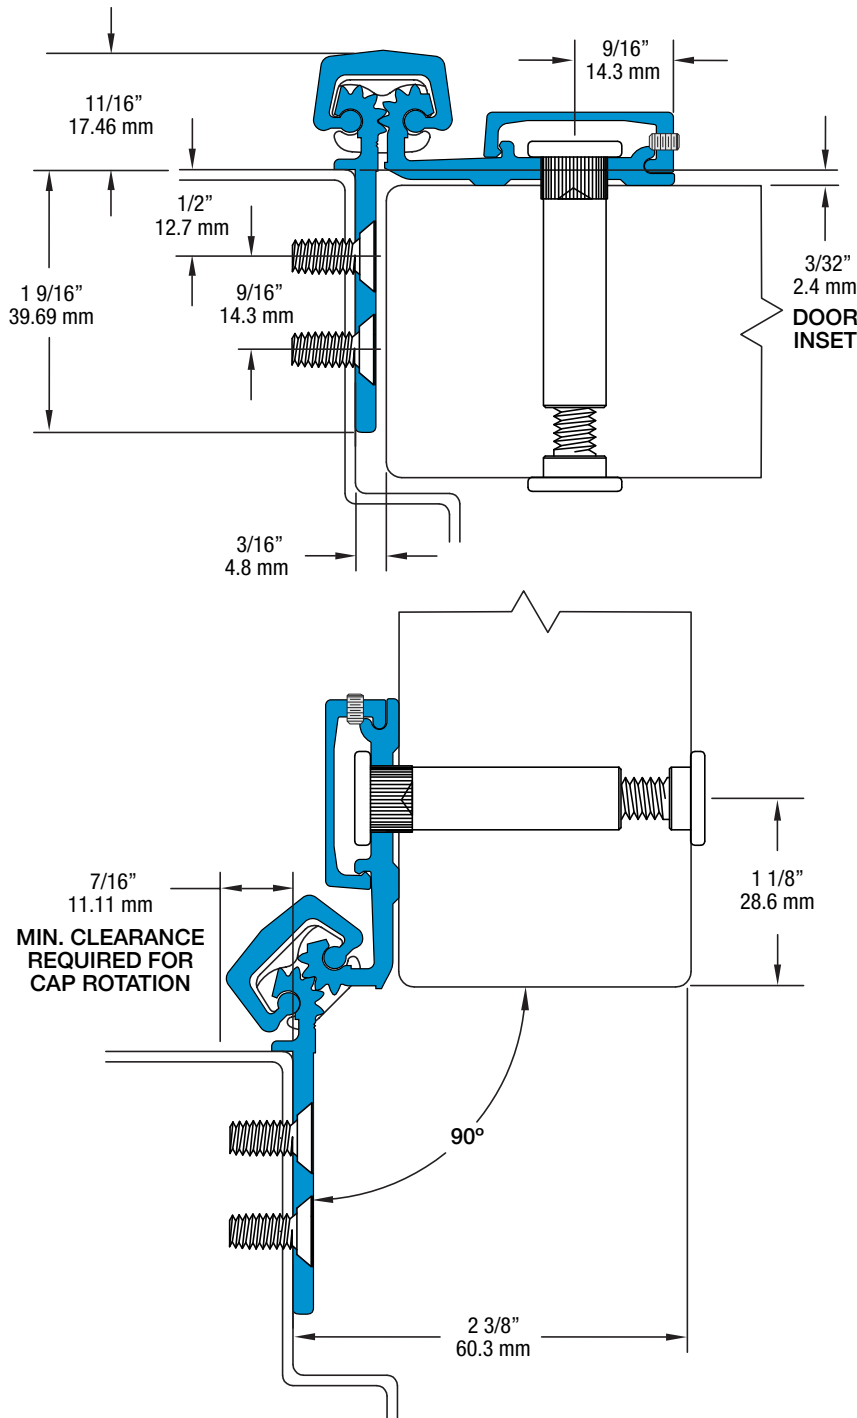

# Half Surface Geared Hinges

## SL53 95" HD

All dimensions are measured in inches and [millimeters] from the top of the door to the centerline of the holes.

Dimensions shown inside boxes   are locator screw mounting holes.

### SL53 Profile

### 33 fasteners / 36 bearings