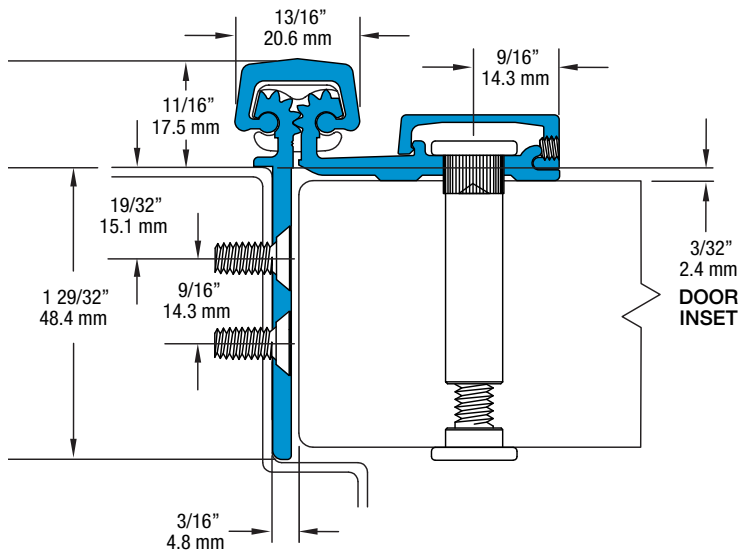

# Half Surface Geared Hinges

## SL54 95" HD

All dimensions are measured in inches and [millimeters] from the top of the door to the centerline of the holes.

Dimensions shown inside boxes   are locator screw mounting holes.

### 33 fasteners / 36 bearings