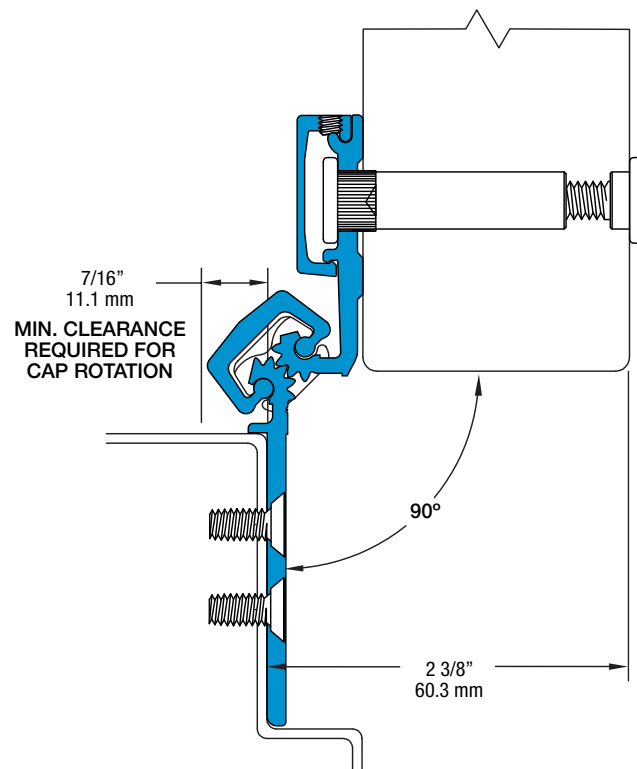

# Half Surface Geared Hinges

## SL54 95" HD

All dimensions are measured in inches and [millimeters] from the top of the door to the centerline of the holes.

Dimensions shown inside boxes   are locator screw mounting holes.

### 33 fasteners / 36 bearings