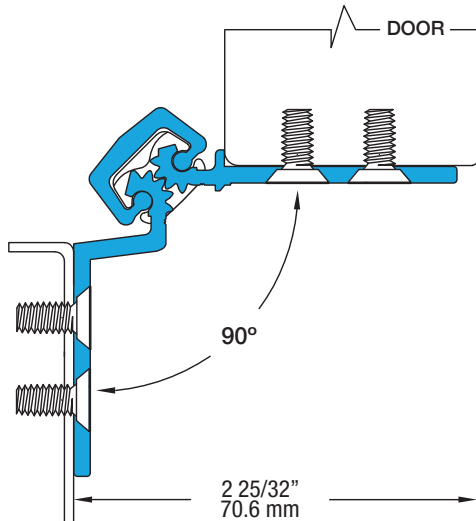

SL71 95" HD600

All dimensions are measured in inches and [millimeters] from the top of the door to the centerline of the holes.

42 fasteners / 36 bearings

SL71 Profile

HOLES