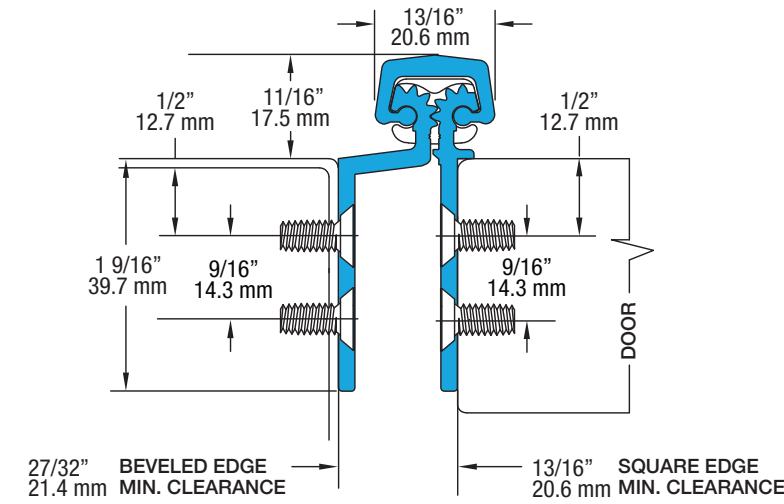

SL71 95" HD600

All dimensions are measured in inches and [millimeters] from the top of the door to the centerline of the holes.

42 fasteners / 36 bearings

SL71 Profile

HOLES