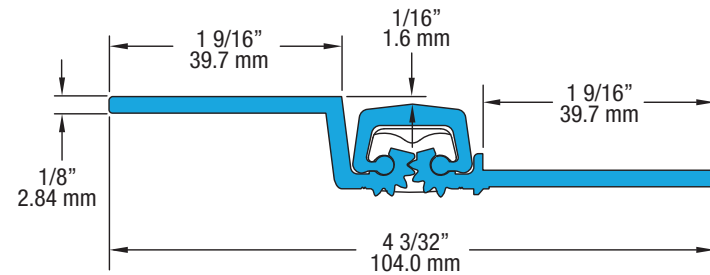

SL71 95" HD600

All dimensions are measured in inches and [millimeters] from the top of the door to the centerline of the holes.

42 fasteners / 36 bearings

SL71 Profile

HOLES