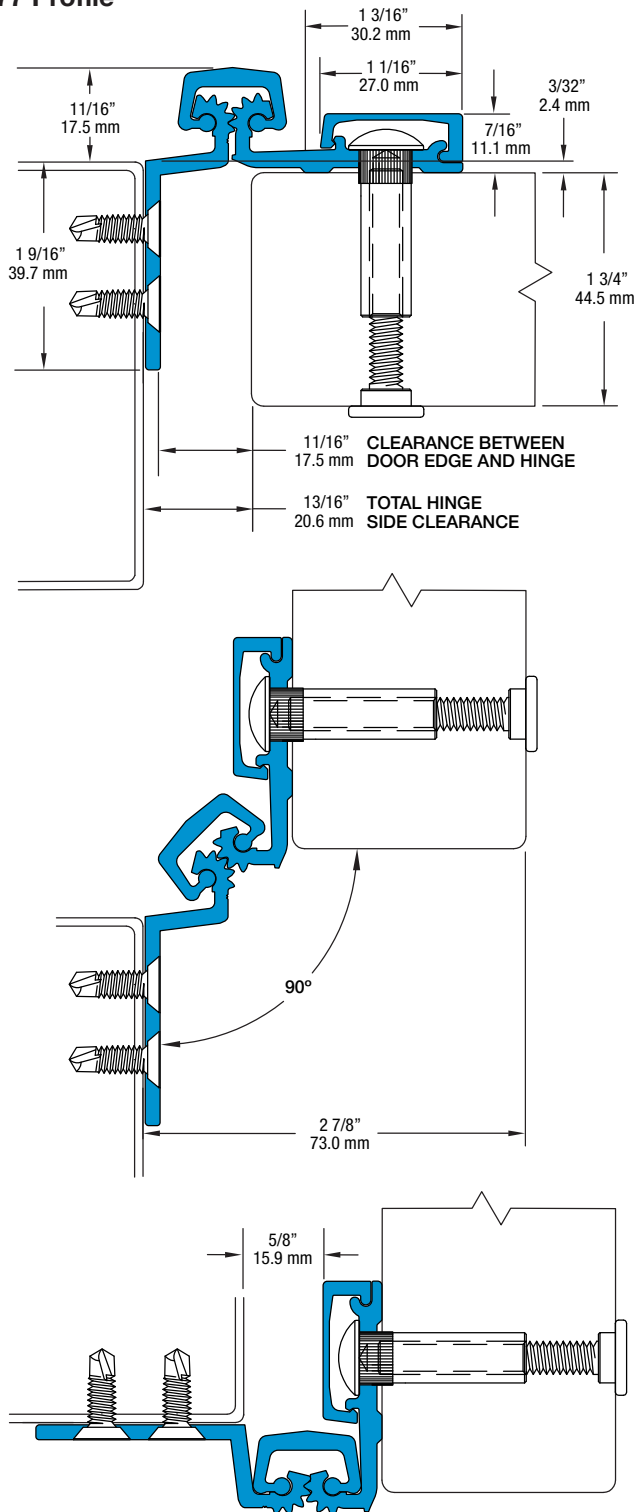

SL77 95" HD

All dimensions are measured in inches and [millimeters] from the top of the door to the centerline of the holes.

Dimensions shown inside boxes are locator screw mounting holes.

SL77 Profile

36 fasteners / 36 bearings
FRAME LEAF HOLES
DOOR LEAF HOLES

FRAME LEAF HOLES	DOOR LEAF HOLES
1 1/2 [38.1]	0 [.0]
3 1/2 [88.9]	1 1/2 [38.1]
5 1/2 [139.7]	3 [76.2]
10 [254.0]	7 1/2 [190.5]
20 [508.0]	17 1/2 [444.5]
30 [762.0]	22 1/2 [571.5]
40 [1016.0]	27 1/2 [698.5]
47 1/2 [1206.5]	37 1/2 [952.5]
55 [1397.0]	47 1/2 [1206.5]
65 [1651.0]	57 1/2 [1460.5]
75 [1905.0]	67 1/2 [1714.5]
85 [2159.0]	72 1/2 [1587.5]
89 1/2 [2273.3]	77 1/2 [1968.5]
91 1/2 [2324.1]	87 1/2 [2222.5]
93 1/2 [2374.9]	92 [2336.8]
	93 1/2 [2374.9]
	95 [2413.0]